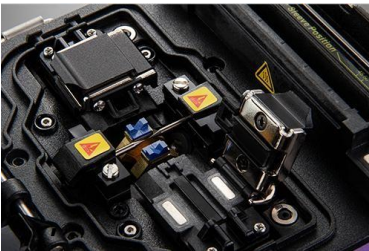

> 4000 times discharging
Automatic ARC calibration